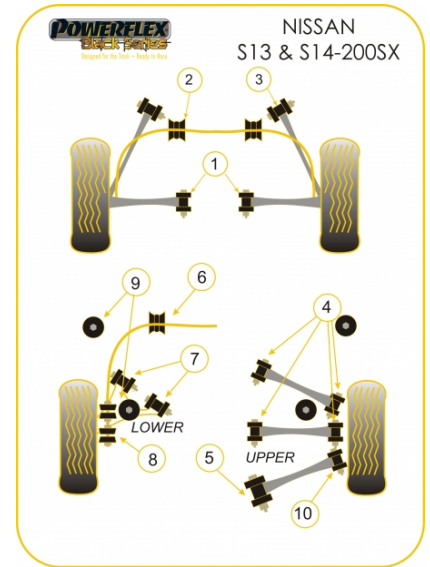

200SX - S13, S14, S14A & S15

PRICING INFORMATION

The prices shown on our website are per bush.

To get the total pack price you will need to multiple this price by the number of bushes per vehicle.

Bush Price x Qty Per Car = Pack Price

Notes

- The Front Inner Track Control Arm Bush Is available in 2 different diameters PFF46-201 is 35mm and PFF46-221 at 31.6mm.
- PFR46-203 is 45mm long, 33mm diameter and is for the S13 only.
- PFR46-210 is 50mm long, 31.25mm diameter and is for the S14 only. Please check original bush dimensions before ordering.
- PFR46-204G are on car adjustable bushes to replace all the rear upper arm bushes allowing camber adjustment of +/-1.5 deg. These fit all S13/S14/S15 Models excluding HICAS.
- PFR46-204 are non adjustable bushes. These fit all S13/S14/S15 Models excluding HICAS.
- PFR46-208 fits all S13/S14/S15 models excluding HICAS.

In addition to the Black Series parts listed please check the Road Series website for other bushes suitable for this car such as engine or transmission mountings.

POWERALIGN CAMBER BOLT KIT (12MM)

Qty Per Car **1**

Diagram Ref. **N/A**

Part No. **PFA100-12**

exc. VAT **£15.74**

inc. VAT **£18.89**

FRONT INNER TRACK CONTROL ARM BUSH

Qty Per Car **2**

Diagram Ref. **1**

Part No. **PFF46-201BLK**

exc. VAT **£21.54**

inc. VAT **£25.85**

FRONT INNER TRACK CONTROL ARM BUSH

Qty Per Car **2**

Diagram Ref. **1**

Part No. **PFF46-221BLK**

exc. VAT **£21.54**

inc. VAT **£25.85**

FRONT ANTI ROLL BAR MOUNT 25MM

Qty Per Car **2**

Diagram Ref. **2**

Part No. **PFF46-202-25BLK**

exc. VAT **£16.46**

inc. VAT **£19.75**

FRONT ANTIL ROLL BAR MOUNT 27MM

Qty Per Car **2**

Diagram Ref. **2**

Part No. **PFF46-202-27BLK**

exc. VAT **£16.46**

inc. VAT **£19.75**

FRONT LOWER RADIUS ARM TO CHASSIS

Qty Per Car **2**

Diagram Ref. **3**

Part No. **PFF46-218BLK**

exc. VAT **£36.91**

inc. VAT **£44.29**