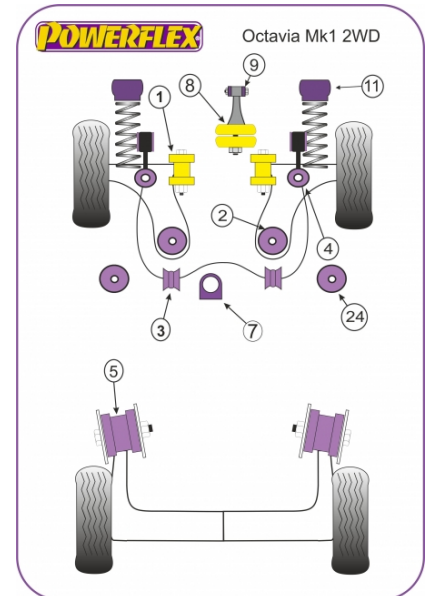

#### Notes

- PFF85-414 Is for Race use and is a rose joint type bush
- PFR85-610 fits models with a 69mm diameter bore rear beam.  
For vehicles with 72.5mm bore please use PFR85-415.

*In addition to the Road Series parts listed please check the Black Series website for other bushes suitable for this car that may be more suited to Track/Race use.*

#### FRONT WISHBONE FRONT BUSH

Qty Per Car **2**

exc. VAT **£19.31**

Diagram Ref. **1**

inc. VAT **£23.17**

Part No. **PFF85-201**

#### FRONT WISHBONE REAR BUSH

Qty Per Car **2**

exc. VAT **£21.73**

Diagram Ref. **2**

inc. VAT **£26.08**

Part No. **PFF85-410**