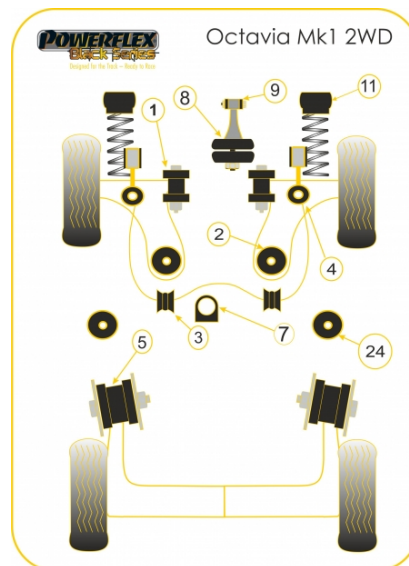

Notes

- PFF85-414 Is for Race use and is a rose joint type bush
- PFR85-610 fits models with a 69mm diameter bore rear beam.
For vehicles with 72.5mm bore please use PFR85-415.

In addition to the Black Series parts listed please check the Road Series website for other bushes suitable for this car such as engine or transmission mountings.

Diagram Ref. **2**

Part No. **PFF85-410BLK**

exc. VAT **£23.90**

inc. VAT **£28.68**

FRONT WISHBONE REAR BUSH (RACE USE)

Qty Per Car **2**

Diagram Ref. **2**

Part No. **PFF85-414BLK**

FRONT ANTI ROLL BAR LINK BUSH KIT

Qty Per Car **2**

Diagram Ref. **4**

Part No. **PFF85-412BLK**

exc. VAT **£20.46**

inc. VAT **£24.55**

REAR BEAM MOUNTING BUSH, 72.5MM

Qty Per Car **2**

Diagram Ref. **5**

Part No. **PFR85-415BLK**

exc. VAT **£31.89**

inc. VAT **£38.27**

REAR BEAM MOUNTING BUSH, 69MM

Qty Per Car **2**

Diagram Ref. **5**

Part No. **PFR85-610BLK**