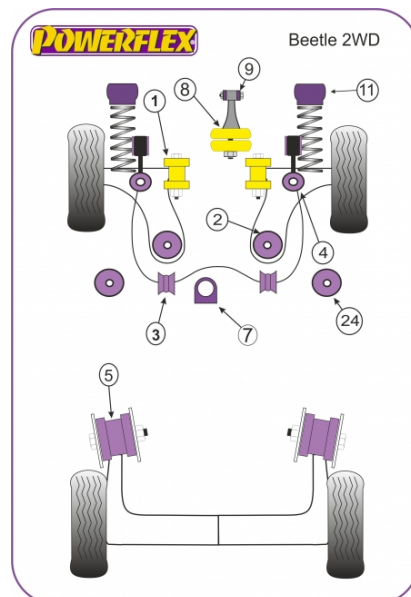

NEW BEETLE & CABRIO 2WD (1998-2011)

PRICING INFORMATION

The prices shown on our website are per bush.

To get the total pack price you will need to multiple this price by the number of bushes per vehicle.

Bush Price x Qty Per Car = Pack Price

Notes

- PFR85-610 fits models with a 69mm diameter bore rear beam.
For vehicles with 72.5mm bore please use PFR85-415.
- PFF85-414 Is for Race use and is a rose joint type bush

In addition to the Road Series parts listed please check the Black Series website for other bushes suitable for this car that may be more suited to Track/Race use.

FRONT WISHBONE FRONT BUSH

Qty Per Car **2**

exc. VAT **£19.31**

Diagram Ref. **1**

inc. VAT **£23.17**

Part No. **PFF85-201**

FRONT WISHBONE REAR BUSH

Qty Per Car **2**

exc. VAT **£21.73**

Diagram Ref. **2**