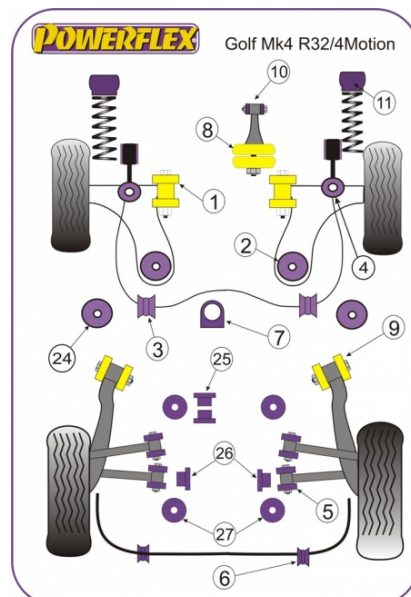

Notes

- R32 models use a larger bush in the front wishbone front bush, PFF3-501 which has an outside diameter of 45mm
- PFF85-414 is a Rose Jointed Bush For Motorsport Use
- PFR3-510G offers on-car Camber adjustment, for non adjustable bush use PFR3-510

In addition to the Road Series parts listed please check the Black Series website for other bushes suitable for this car that may be more suited to Track/Race use.

	POWERFLEX HANDLING PACK (PETROL ONLY)	Qty Per Car 1	Diagram Ref.	Part No. PF3K-1002
		exc. VAT £158.95	inc. VAT £190.74	
	FRONT WISHBONE FRONT BUSH, CAST ARM, 45MM OD	Qty Per Car 2	Diagram Ref. 1	Part No. PFF3-501
		exc. VAT £20.33	inc. VAT £24.40	
	FRONT WISHBONE FRONT BUSH	Qty Per Car 2	Diagram Ref. 1	Part No. PFF85-201
		exc. VAT £19.31	inc. VAT £23.17	
	FRONT WISHBONE REAR BUSH R32	Qty Per Car 2	Diagram Ref. 2	Part No. PFF3-610
		exc. VAT £21.73	inc. VAT £26.08	
	FRONT WISHBONE REAR BUSH	Qty Per Car 2	Diagram Ref. 2	Part No. PFF85-410
		exc. VAT £21.73	inc. VAT £26.08	

FRONT WISHBONE REAR BUSH (RACE USE) FITS ALL MODELS

Qty Per Car **2**

Diagram Ref. **2**

Part No. **PFF85-414**

exc. VAT **£63.53**

inc. VAT **£76.24**

FRONT ANTI ROLL BAR BUSH 19MM

Qty Per Car **2**

Diagram Ref. **5**

Part No. **PFR3-510**

exc. VAT **£20.14**

inc. VAT **£24.17**

REAR ARM INNER BUSH CAMBER ADJUSTABLE

Qty Per Car **4**

Diagram Ref. **5**

Part No. **PFR3-510G**