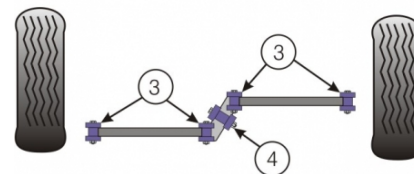

FRONT UPPER SPRING MOUNT INNER BUSH

Qty Per Car **2**

exc. VAT **£14.96**

Diagram Ref. **1**

inc. VAT **£17.95**

Part No. **PFF1-201**

FRONT CASTER BAR TO BODY

Qty Per Car **2**

exc. VAT **£11.50**

Diagram Ref. **2**

inc. VAT **£13.80**

Part No. **PFF1-202**

REAR WATTS LINKAGE BUSH

Qty Per Car **4**

exc. VAT **£11.50**

Diagram Ref. **3**

inc. VAT **£13.80**

Part No. **PFR1-210**

REAR WATTS LINKAGE CENTRE BUSH

Qty Per Car **1**

exc. VAT **£14.96**

Diagram Ref. **4**

inc. VAT **£17.95**

Part No. **PFR1-211**