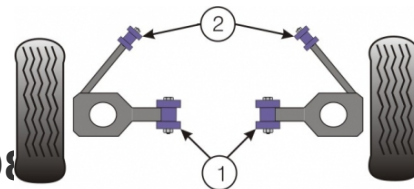

ALFETTA, GIULIETTA, GTV6 TYPE 116 (1972-1988)

PRICING INFORMATION

The prices shown on our website are per bush.

To get the total pack price you will need to multiple this price by the number of bushes per vehicle.

Bush Price x Qty Per Car = Pack Price

In addition to the Road Series parts listed please check the Black Series website for other bushes suitable for this car that may be more suited to Track/Race use.

ALFA 75

FRONT UPPER SPRING MOUNT INNER BUSH

Qty Per Car **2**

exc. VAT **£14.96**

Diagram Ref. **1**

inc. VAT **£17.95**

Part No. **PFF1-201**

FRONT CASTER BAR TO BODY