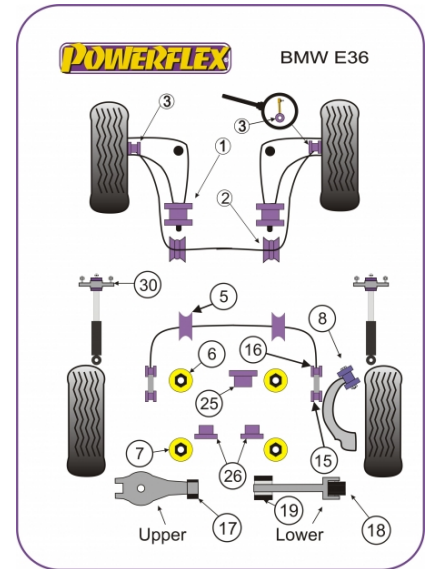

A Powerflex Handling Pack is now available for this vehicle. Please click here for more information

Notes

- PFF5-303 is an eccentric bush for the M3 (non-Evo) or where increased castor is required
- PFF5-301 is an concentric bush for non M3 models
- Please check front and rear roll bar size before ordering.
- PFF5-304 is designed to fit models where the Anti Roll Bar joins the lower arm not the shock absorber. This part will not fit the M' versions as a consequence.
- PFR5-5630-10 fits cars with standard or aftermarket rear shock absorber with a 10mm pin, PFR5-5630-12 fits cars with aftermarket rear shock absorbers with a 12mm pin. Neither fit Cabriolet models
- PFR5-324 fits later M3 Evo models where the bush fits into a separate mounting bracket
- PFR5-325 fits all models, (M3 models up to 1996) with the bush in the subframe
- PFR5-326 fits all models including all M3 models
- PFR5-4615G replaces the original arm and inner bush and allows on car adjustment of camber. For a replacement bush only to fit in the original arm, please use PFR5-4616.

exc. VAT **£205.95**

Diagram Ref.

inc. VAT **£247.14**

Part No. **PF5K-1002**

FRONT LOWER WISHBONE REAR BUSH

Qty Per Car **2**

exc. VAT **£19.31**

Diagram Ref. **1**