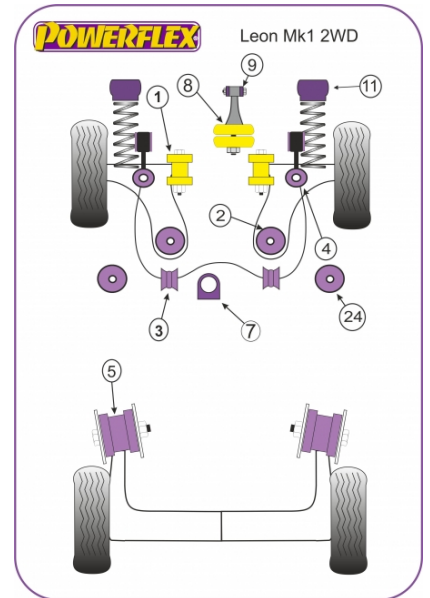

LEON & CUPRA MK1 TYP 1M 2WD (1999-2005)

PRICING INFORMATION

The prices shown on our website are per bush.

To get the total pack price you will need to multiple this price by the number of bushes per vehicle.

Bush Price x Qty Per Car = Pack Price

A Powerflex Handling Pack is now available for this vehicle. Please click here for more information

Notes

- For pressed steel front wishbones use PFF85-201 & PFF85-410
- For cast wishbones use PFF85-201 or PFF3-501 & PFF3-610. (Neither PFF85-201 or PFF85-410 fit the Cupra R)
- On cast wishbones the later cars have a larger 45mm bush, in this case please use PFF3-501.
- For earlier cars with a 30mm bush please use PFF85-201.
- PFF85-414 Is for Race use and is a rose joint type bush, it fits both pressed steel and cast wishbones
- PFR85-610 fits models with a 69mm diameter bore rear beam. For vehicles with 72.5mm bore please use PFR85-415.

In addition to the Road Series parts listed please check the Black Series website for other bushes suitable for this car that may be more suited to Track/Race use.

POWERFLEX HANDLING PACK (PETROL ONLY)

Qty Per Car **1**

exc. VAT **£116.95**

Diagram Ref.

inc. VAT **£140.34**

Part No. **PF3K-1001**