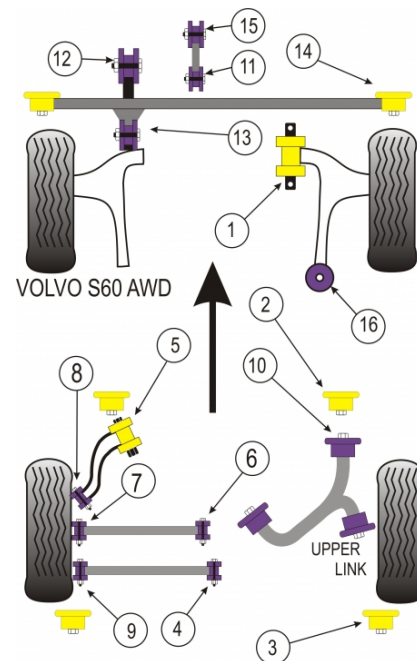

In addition to the Road Series parts listed please check the Black Series website for other bushes suitable for this car that may be more suited to Track/Race use.

POWERALIGN CAMBER BOLT KIT (14MM)

Qty Per Car **1**

exc. VAT **£21.89**

Diagram Ref. **3**

inc. VAT **£26.27**

Part No. **PFR88-603**

REAR INNER REAR LOWER ARM

Qty Per Car **2**

exc. VAT **£19.58**

Diagram Ref. **4**

inc. VAT **£23.50**

Part No. **PFR88-604**

REAR TOE CONTROL ARM BUSH FRONT

Qty Per Car **2**

exc. VAT **£19.58**

Diagram Ref. **5**

inc. VAT **£23.50**

Part No. **PFR88-605**

exc. VAT **£19.58**

Diagram Ref. **7**

inc. VAT **£23.50**

Part No. **PFR88-607**

REAR TOE CONTROL ARM TO HUB BUSH

Qty Per Car **2**

exc. VAT **£19.58**

Diagram Ref. **8**