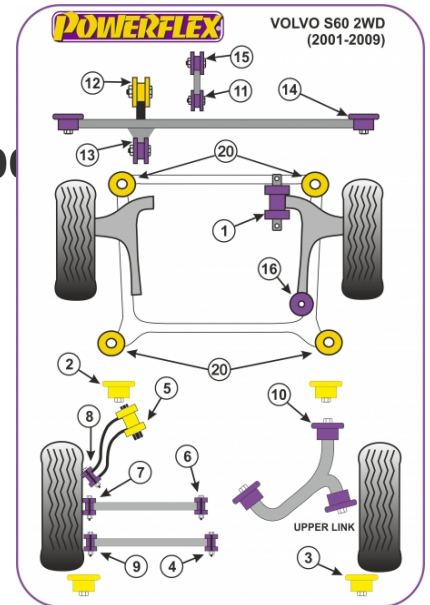

In addition to the Road Series parts listed please check the Black Series website for other bushes suitable for this car that may be more suited to Track/Race use.

	<p>POWERALIGN CAMBER BOLT KIT (14MM)</p> <p>Qty Per Car 1</p> <p>exc. VAT £16.16</p>	<p>Diagram Ref. N/A</p> <p>inc. VAT £19.39</p>	<p>Part No. PFA100-14</p>
	<p>FRONT LOWER WISHBONE FRONT BUSH</p> <p>Qty Per Car 2</p> <p>exc. VAT £46.95</p>	<p>Diagram Ref. 1</p> <p>inc. VAT £56.34</p>	<p>Part No. PFF88-601</p>
	<p>FRONT ARM REAR BUSH</p> <p>Qty Per Car 2</p> <p>exc. VAT £23.95</p>	<p>Diagram Ref. 16</p> <p>inc. VAT £28.74</p>	<p>Part No. PFF88-600</p>
	<p>REAR BEAM FRONT MOUNTING BUSH</p> <p>Qty Per Car 2</p> <p>exc. VAT £21.89</p>	<p>Diagram Ref. 2</p> <p>inc. VAT £26.27</p>	<p>Part No. PFR88-602</p>
	<p>FRONT SUB FRAME MOUNT INSERT</p> <p>Qty Per Car 4</p> <p>exc. VAT £12.45</p>	<p>Diagram Ref. 20</p> <p>inc. VAT £14.94</p>	<p>Part No. PFF88-120</p>
	<p>REAR BEAM REAR MOUNTING BUSH</p> <p>Qty Per Car 2</p> <p>exc. VAT £21.89</p>	<p>Diagram Ref. 3</p> <p>inc. VAT £26.27</p>	<p>Part No. PFR88-603</p>

REAR INNER REAR LOWER ARM

Qty Per Car **2**

exc. VAT **£19.58**

Diagram Ref. **4**

inc. VAT **£23.50**

Part No. **PFR88-604**

REAR TOE CONTROL ARM BUSH FRONT

Qty Per Car **2**

exc. VAT **£19.58**

Diagram Ref. **5**

inc. VAT **£23.50**

Part No. **PFR88-605**

REAR LOWER CENTRE ARM INNER

Qty Per Car **2**

exc. VAT **£19.58**

Diagram Ref. **6**

REAR TOE CONTROL ARM TO HUB BUSH

Qty Per Car **2**

exc. VAT **£19.58**

Diagram Ref. **8**

inc. VAT **£23.50**

Part No. **PFR88-608**

REAR OUTER REAR LOWER ARM

Qty Per Car **2**