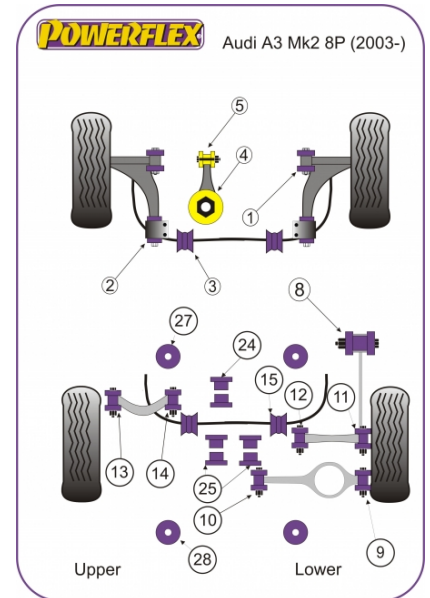

### Notes

- PFF85-501G is on-car camber adjustable offering +/-0.5° of adjustment, for a non adjustable bush use PFF85-501.
- PFF85-502G gives 1° of additional caster angle and anti lift properties, the bush is supplied pre fitted into the new bracket, for a bush without geometry adjustment use PFF85-502.
- PFF85-504 fits vehicles upto the middle of 2008, please check the picture of the 2 bushes in order to identify the insert you require.
- PFF85-704 fits vehicles from the middle of 2008 on, please check the picture of the 2 bushes in order to identify the insert you require.
- PFR85-524, PFR85-525, PFR85-527 & PFR85-528 fit 4 wheel drive models only.