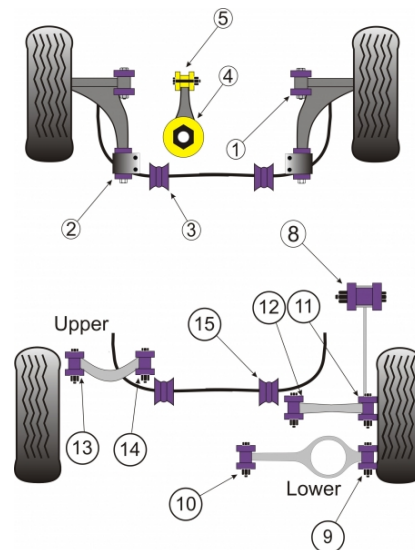

Notes

- PFF85-501G is on-car camber adjustable offering +/-0.5° of adjustment, for a non adjustable bush use PFF85-501.
- PFF85-502G gives 1° of additional caster angle and anti lift properties, the bush is supplied pre fitted into the new bracket, for a bush without geometry adjustment use PFF85-502.
- PFF85-504 fits vehicles upto the middle of 2008, please check the picture of the 2 bushes in order to identify the insert you require.
- PFF85-704 fits vehicles from the middle of 2008 on, please check the picture of the 2 bushes in order to identify the insert you require.

Diagram Ref. **14**

Part No. **PFR85-514**

exc. VAT **£16.12**

inc. VAT **£19.34**

REAR ANTI ROLL BAR BUSH 20.5MM

Qty Per Car **2**

Diagram Ref. **15**

Part No. **PFR85-515-20.5**

exc. VAT **£16.12**

inc. VAT **£19.34**

REAR ANTI ROLL BAR BUSH 20.7MM

Qty Per Car **2**

Diagram Ref. **15**

Part No. **PFR85-515-20.7**

exc. VAT **£16.12**

inc. VAT **£19.34**

REAR ANTI ROLL BAR BUSH 21.7MM

Qty Per Car **2**

Diagram Ref. **15**

Part No. **PFR85-515-21.7**

exc. VAT **£16.12**

inc. VAT **£19.34**
