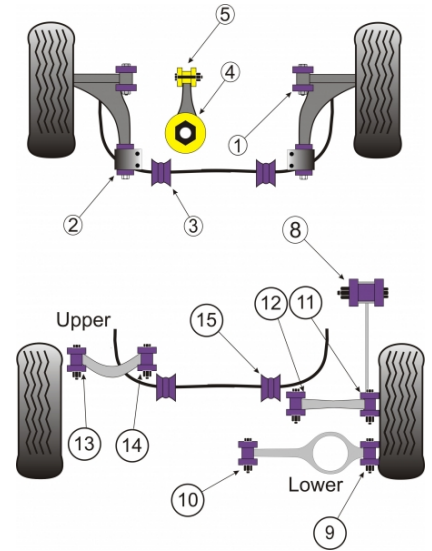

#### Notes

- PFF85-501G is on-car camber adjustable offering +/-0.5° of adjustment, for a non adjustable bush use PFF85-501.
- PFF85-502G gives 1° of additional caster angle and anti lift properties, the bush is supplied pre fitted into the new bracket, for a bush without geometry adjustment use PFF85-502.
- PFF85-504 fits vehicles upto the middle of 2008, please check the picture of the 2 bushes in order to identify the insert you require.
- PFF85-704 fits vehicles from the middle of 2008 on, please check the picture of the 2 bushes in order to identify the insert you require.

#### FRONT WISHBONE FRONT BUSH

Qty Per Car **2**

Diagram Ref. **1**

Part No. **PFF85-501**

exc. VAT **£20.52**

inc. VAT **£24.62**

#### FRONT WISHBONE FRONT BUSH CAMBER ADJUSTABLE

Qty Per Car **2**

Diagram Ref. **1**

Part No. **PFF85-501G**

exc. VAT **£44.95**

inc. VAT **£53.94**