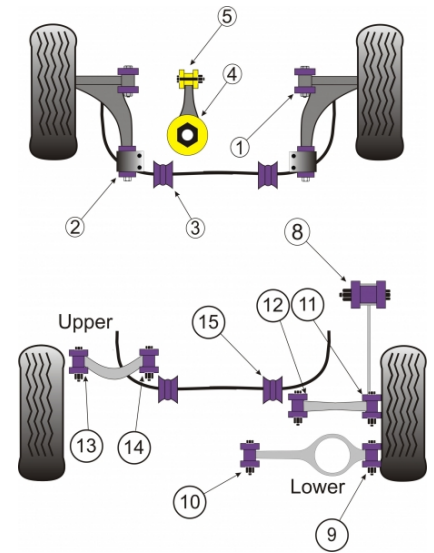

LEON MK2 1P (2005-2012)

PRICING INFORMATION

The prices shown on our website are per bush.

To get the total pack price you will need to multiple this price by the number of bushes per vehicle.

Bush Price x Qty Per Car = Pack Price

Notes

- PFF85-501G is on-car camber adjustable offering +/-0.5° of adjustment, for a non adjustable bush use PFF85-501.
- PFF85-502G gives 1° of additional caster angle and anti lift properties, the bush is supplied pre fitted into the new bracket, for a bush without geometry adjustment use PFF85-502.
- PFF85-504 fits vehicles upto the middle of 2008, please check the picture of the 2 bushes in order to identify the insert you require.
- PFF85-704 fits vehicles from the middle of 2008 on, please check the picture of the 2 bushes in order to identify the insert you require.

inc. VAT **£19.34**

Part No. **PFR85-514**

REAR ANTI ROLL BAR BUSH 20.5MM

Qty Per Car **2**

exc. VAT **£16.12**

Diagram Ref. **15**

inc. VAT **£19.34**

Part No. **PFR85-515-20.5**

REAR ANTI ROLL BAR BUSH 21.7MM

Qty Per Car **2**

exc. VAT **£16.12**

Diagram Ref. **15**

inc. VAT **£19.34**

Part No. **PFR85-515-21.7**
