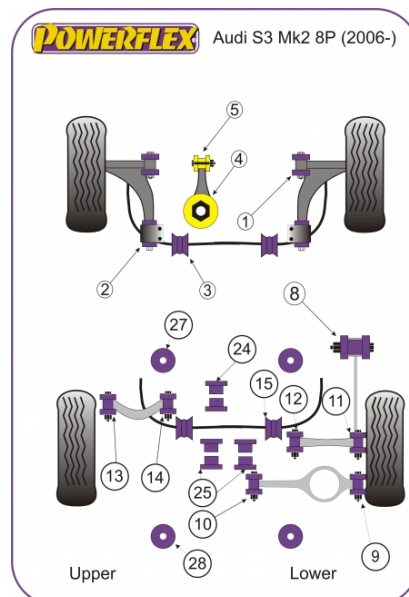

S3 MK2 8P (2006-2012)

PRICING INFORMATION

The prices shown on our website are per bush.

To get the total pack price you will need to multiple this price by the number of bushes per vehicle.

Bush Price x Qty Per Car = Pack Price

Notes

- PFF85-501G is on-car camber adjustable offering +/-0.5° of adjustment, for a non adjustable bush use PFF85-501.
- PFF85-502G gives 1° of additional caster angle and anti lift properties, the bush is supplied pre fitted into the new bracket, for a bush without geometry adjustment use PFF85-502.
- PFF85-504 fits vehicles upto the middle of 2008, please check the picture of the 2 bushes in order to identify the insert you require.
- PFF85-704 fits vehicles from the middle of 2008 on, please check the picture of the 2 bushes in order to identify the insert you require.
- PFR85-524, PFR85-525, PFR85-527 & PFR85-528 fit 4 wheel drive models only.