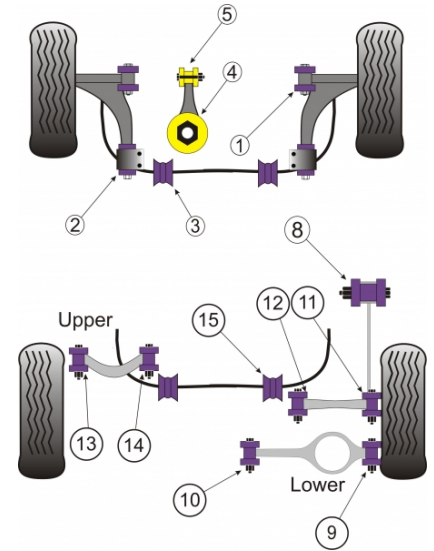

SCIROCCO MK3 (2008-)

PRICING INFORMATION

The prices shown on our website are per bush.

To get the total pack price you will need to multiple this price by the number of bushes per vehicle.

Bush Price x Qty Per Car = Pack Price

Notes

- PFF85-501G is on-car camber adjustable offering +/-0.5° of adjustment, for a non adjustable bush use PFF85-501.
- PFF85-502G gives 1° of additional caster angle and anti lift properties, the bush is supplied pre fitted into the new bracket, for a bush without geometry adjustment use PFF85-502.
- PFF85-504 fits vehicles upto the middle of 2008, please check the picture of the 2 bushes in order to identify the insert you require.
- PFF85-704 fits vehicles from the middle of 2008 on, please check the picture of the 2 bushes in order to identify the insert you require.

REAR ANTI ROLL BAR BUSH 19.6MM

Qty Per Car **2**

Diagram Ref. **15**

Part No. **PFR85-515-19.6**

exc. VAT **£16.12**

inc. VAT **£19.34**

REAR ANTI ROLL BAR BUSH 20.5MM

Qty Per Car **2**

Diagram Ref. **15**

Part No. **PFR85-515-20.5**

exc. VAT **£16.12**

inc. VAT **£19.34**

REAR ANTI ROLL BAR BUSH 20.7MM

Qty Per Car **2**

Diagram Ref. **15**

Part No. **PFR85-515-20.7**