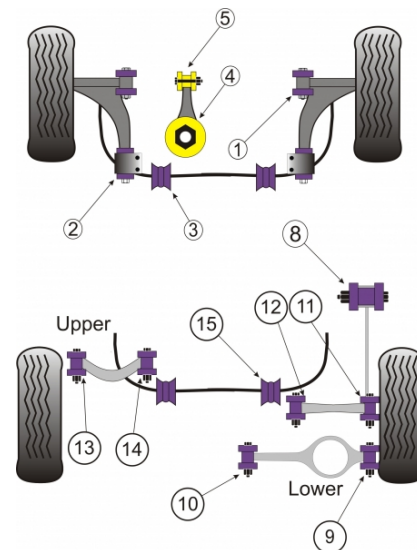

Notes

- PFF85-501G is on-car camber adjustable offering +/-0.5° of adjustment, for a non adjustable bush use PFF85-501.
- PFF85-502G gives 1° of additional caster angle and anti lift properties, the bush is supplied pre fitted into the new bracket, for a bush without geometry adjustment use PFF85-502.
- PFF85-504 fits vehicles upto the middle of 2008, please check the picture of the 2 bushes in order to identify the insert you require.
- PFF85-704 fits vehicles from the middle of 2008 on, please check the picture of the 2 bushes in order to identify the insert you require.

FRONT ANTI ROLL BAR BUSH 23MM

Qty Per Car **2**

Diagram Ref. **3**

Part No. **PFF85-503-23**

exc. VAT **£14.96**

inc. VAT **£17.95**

FRONT ANTI ROLL BAR BUSH 24MM

Qty Per Car **2**

REAR ANTI ROLL BAR BUSH 20.5MM

Qty Per Car **2**

exc. VAT **£16.12**

Diagram Ref. **15**

inc. VAT **£19.34**

Part No. **PFR85-515-20.5**

REAR ANTI ROLL BAR BUSH 20.7MM

Qty Per Car **2**

exc. VAT **£16.12**

Diagram Ref. **15**

inc. VAT **£19.34**

Part No. **PFR85-515-20.7**

REAR ANTI ROLL BAR BUSH 21.7MM

Qty Per Car **2**

exc. VAT **£16.12**

Diagram Ref. **15**