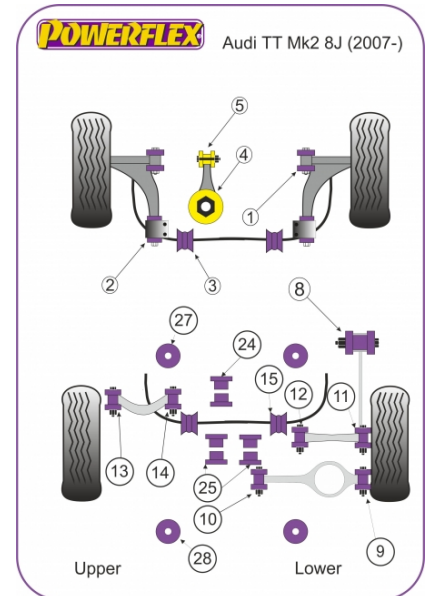

### Notes

- PFF85-501G is on-car camber adjustable offering +/-0.5° of adjustment, for a non adjustable bush use PFF85-501.
- PFF85-504 fits vehicles upto the middle of 2008, please check the picture of the 2 bushes in order to identify the insert you require.
- PFF85-704 fits vehicles from the middle of 2008 on, please check the picture of the 2 bushes in order to identify the insert you require.
- PFR85-524, PFR85-525, PFR85-527 & PFR85-528 fit 4 wheel drive models only.