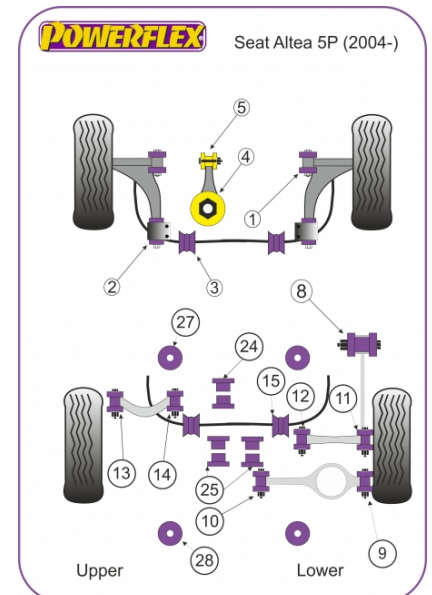

#### Notes

- PFF85-501G is on-car camber adjustable offering +/-0.5° of adjustment, for a non adjustable bush use PFF85-501.
- PFF85-502G gives 1° of additional caster angle and anti lift properties, the bush is supplied pre fitted into the new bracket, for a bush without geometry adjustment use PFF85-502.
- PFF85-504 fits vehicles upto the middle of 2008, please check the picture of the 2 bushes in order to identify the insert you require.
- PFF85-704 fits vehicles from the middle of 2008 on, please check the picture of the 2 bushes in order to identify the insert you require.
- PFR85-524, PFR85-525, PFR85-527 & PFR85-528 fit 4 wheel drive models only.