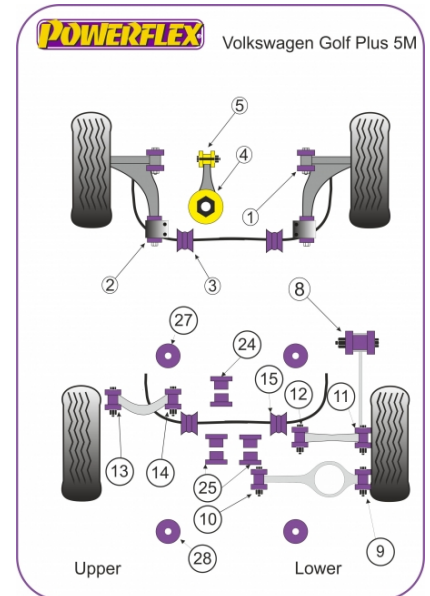

In addition to the Road Series parts listed please check the Black Series website for other bushes suitable for this car that may be more suited to Track/Race use.

FRONT WISHBONE FRONT BUSH

Qty Per Car 2

exc. VAT **£20.52**

Diagram Ref. **1**

inc. VAT **£24.62**

Part No. **PFF85-501**

FRONT WISHBONE FRONT BUSH CAMBER ADJUSTABLE

Qty Per Car 2

exc. VAT **£44.95**

Diagram Ref. **1**

inc. VAT **£53.94**

Part No. **PFF85-501G**

FRONT WISHBONE REAR BUSH

Qty Per Car 2

exc. VAT **£26.57**

Diagram Ref. **2**

inc. VAT **£31.88**

Part No. **PFF85-502**