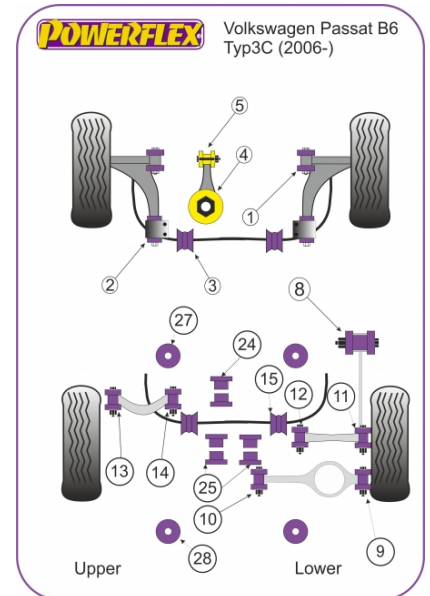

Notes

- PFF85-501G is on-car camber adjustable offering +/-0.5° of adjustment, for a non adjustable bush use PFF85-501.
- PFF85-504 fits vehicles upto the middle of 2008, please check the picture of the 2 bushes in order to identify the insert you require.
- PFF85-704 fits vehicles from the middle of 2008 on, please check the picture of the 2 bushes in order to identify the insert you require.
- PFR85-524, PFR85-525, PFR85-527 & PFR85-528 fit 4 wheel drive models only.

Diagram Ref. **3**

Part No. **PFF85-503-20**

exc. VAT **£14.96**

inc. VAT **£17.95**

FRONT ANTI ROLL BAR BUSH 20.7MM

Qty Per Car **2**

Diagram Ref. **3**

Part No. **PFF85-503-20.7**

Diagram Ref. **15**

Part No. **PFR85-515-19.6**

exc. VAT **£16.12**

inc. VAT **£19.34**

REAR ANTI ROLL BAR BUSH 20.5MM

Qty Per Car **2**

Diagram Ref. **15**

Part No. **PFR85-515-20.5**