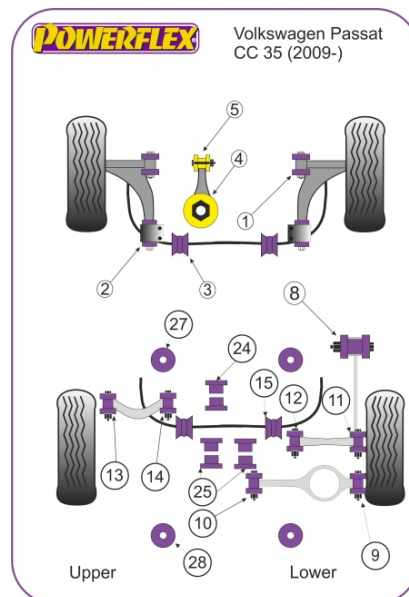

Notes

- PFF85-501G is on-car camber adjustable offering +/-0.5° of adjustment, for a non adjustable bush use PFF85-501.
- PFF85-504 fits vehicles upto the middle of 2008, please check the picture of the 2 bushes in order to identify the insert you require.
- PFF85-704 fits vehicles from the middle of 2008 on, please check the picture of the 2 bushes in order to identify the insert you require.
- PFR85-524, PFR85-525, PFR85-527 & PFR85-528 fit 4 wheel drive models only.

Diagram Ref. **3**

Part No. **PFF85-503-20**

exc. VAT **£14.96**

inc. VAT **£17.95**

FRONT ANTI ROLL BAR BUSH 20.7MM

Qty Per Car **2**

Diagram Ref. **3**

Part No. **PFF85-503-20.7**

Diagram Ref. **15**

Part No. **PFR85-515-19.6**

exc. VAT **£16.12**

inc. VAT **£19.34**

REAR ANTI ROLL BAR BUSH 20.5MM

Qty Per Car **2**

Diagram Ref. **15**

Part No. **PFR85-515-20.5**