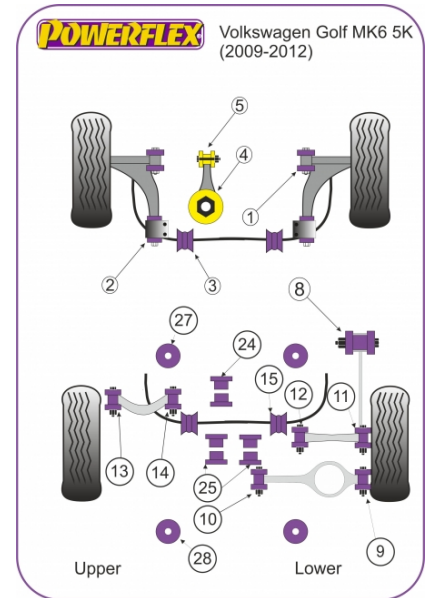

### Notes

- PFF85-501G is on-car camber adjustable offering +/-0.5° of adjustment, for a non adjustable bush use PFF85-501.
- PFF85-502G gives 1° of additional caster angle and anti lift properties, the bush is supplied pre fitted into the new bracket, for a bush without geometry adjustment use PFF85-502.
- PFF85-504 fits vehicles upto the middle of 2008, please check the picture of the 2 bushes in order to identify the insert you require.
- PFF85-704 fits vehicles from the middle of 2008 on, please check the picture of the 2 bushes in order to identify the insert you require.