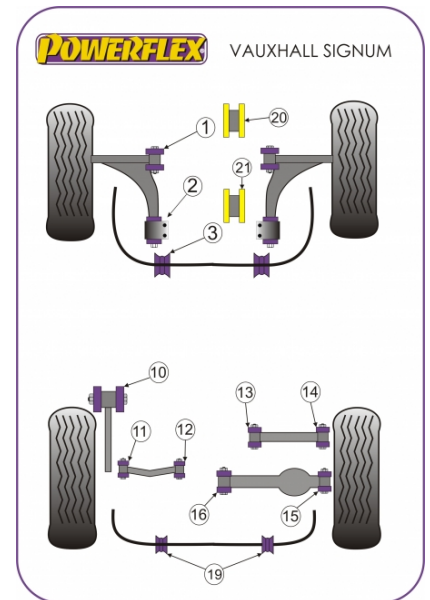

SIGNUM (2003 - 2008)

PRICING INFORMATION

The prices shown on our website are per bush.

To get the total pack price you will need to multiple this price by the number of bushes per vehicle.

Bush Price x Qty Per Car = Pack Price

Notes:

- Two types of front anti roll bar bushes are used on this vehicle.
- PFF66-503-* replaces single piece design.
- PFF80-1203-* replaces the two piece design.
- PFF80-1220 rear lower engine mount insert fits cars with a bracket 86mm wide, for cars with a 79mm wide bracket use PFF80-1221.
- For diesel models use engine mount insert part number, PFF80-1220R or PFF80-1221R

In addition to the Road Series parts listed please check the Black Series website for other bushes suitable for this car that may be more suited to Track/Race use.

POWERALIGN CAMBER BOLT KIT (12MM)

Qty Per Car **1**

exc. VAT **£15.74**

Diagram Ref. **N/A**

inc. VAT **£18.89**

Part No. **PFA100-12**

FRONT LOWER WISHBONE FRONT BUSH

Qty Per Car **2**

exc. VAT **£23.05**

Diagram Ref. **1**

inc. VAT **£27.66**

Part No. **PFF80-1201**

FRONT LOWER WISHBONE REAR BUSH

Qty Per Car **2**

exc. VAT **£26.20**

Diagram Ref. **2**

inc. VAT **£31.44**

Part No. **PFF80-1202**

FRONT ANTI ROLL BAR MOUNTING BUSH 24MM

Qty Per Car **2**

exc. VAT **£16.01**

Diagram Ref. **3**

inc. VAT **£19.21**

Part No. **PFF66-503-24**

FRONT ANTI ROLL BAR MOUNTING BUSH 25MM

Qty Per Car **2**

exc. VAT **£16.01**

Diagram Ref. **3**

inc. VAT **£19.21**

Part No. **PFF66-503-25**

FRONT ANTI ROLL BAR MOUNTING BUSH 24MM (2 PIECE)

Qty Per Car **2**

exc. VAT **£18.85**

Diagram Ref. **3**

inc. VAT **£22.62**

Part No. **PFF80-1203-24**