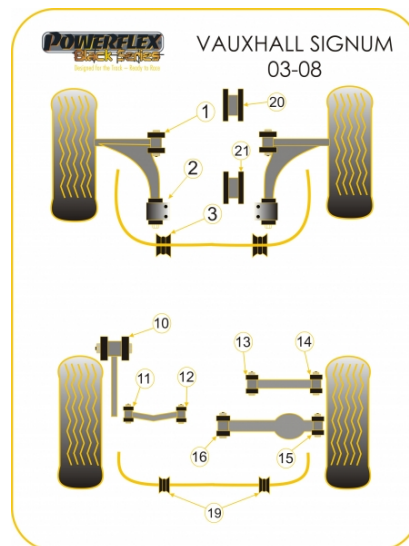

SIGNUM (2003 - 2008)

PRICING INFORMATION

The prices shown on our website are per bush.

To get the total pack price you will need to multiple this price by the number of bushes per vehicle.

Bush Price x Qty Per Car = Pack Price

Notes:

- Two types of front anti roll bar bushes are used, PFF66-503-* replaces single piece design PFF80-1203-* replaces the two piece design.
- PFF80-1220 rear lower engine mount insert fits cars with a bracket 86mm wide, for cars with a 79mm wide bracket use PFF80-1221.
- For diesel models use engine mount insert part number, PFF80-1220R or PFF80-1221R

In addition to the Black Series parts listed please check the Road Series website for other bushes suitable for this car such as engine or transmission mountings.

	POWERALIGN CAMBER BOLT KIT (12MM) Qty Per Car 1 exc. VAT £15.74	Diagram Ref. N/A inc. VAT £18.89	Part No. PFA100-12
	FRONT LOWER WISHBONE FRONT BUSH Qty Per Car 2 exc. VAT £23.05	Diagram Ref. 1 inc. VAT £27.66	Part No. PFF80-1201BLK
	FRONT LOWER WISHBONE REAR BUSH Qty Per Car 2 exc. VAT £28.82	Diagram Ref. 2 inc. VAT £34.58	Part No. PFF80-1202BLK
	FRONT ANTI ROLL BAR MOUNTING BUSH 25MM Qty Per Car 2 exc. VAT £17.61	Diagram Ref. 3 inc. VAT £21.13	Part No. PFF66-503-25BLK
	FRONT ANTI ROLL BAR MOUNTING BUSH 24MM (2 PIECE) Qty Per Car 2 exc. VAT £20.74	Diagram Ref. 3 inc. VAT £24.89	Part No. PFF80-1203-24BLK
	FRONT ANTI ROLL BAR MOUNTING BUSH 25MM (2 PIECE) Qty Per Car 2 exc. VAT £20.74	Diagram Ref. 3 inc. VAT £24.89	Part No. PFF80-1203-25BLK
	REAR TRAILING ARM FRONT BUSH Qty Per Car 2 exc. VAT £34.60	Diagram Ref. 10 inc. VAT £41.52	Part No. PFR80-1210BLK