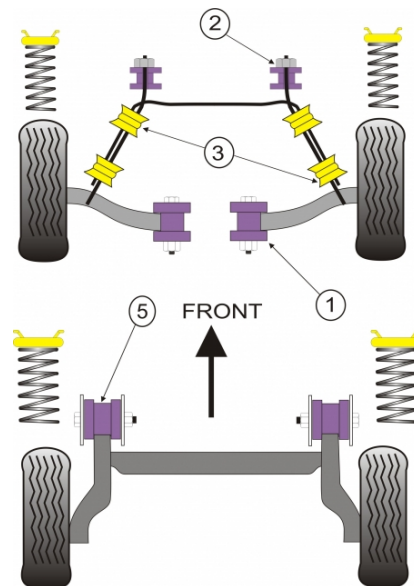

TIGRA (1993-2001)

PRICING INFORMATION

The prices shown on our website are per bush.

To get the total pack price you will need to multiple this price by the number of bushes per vehicle.

Bush Price x Qty Per Car = Pack Price

Notes:

- PFF80-203 fits 34mm diameter bracket - suitable for earlier models with chassis numbers up to V3023597 for all pre 1997 Tigra and including 1997
- PFF80-204 fits the 58mm diameter bracket - suitable for later models with chassis numbers V3023598 onwards for all post 1997 Tigra

In addition to the Road Series parts listed please check the Black Series website for other bushes suitable for this car that may be more suited to Track/Race use.

	POWERALIGN CAMBER BOLT KIT (12MM)	Qty Per Car 1 exc. VAT £15.74	Diagram Ref. N/A inc. VAT £18.89	Part No. PFA100-12
	FRONT WISHBONE INNER BUSH	Qty Per Car 2 exc. VAT £18.43	Diagram Ref. 1 inc. VAT £22.12	Part No. PFF80-201
	FRONT TIE BAR TO CHASSIS	Qty Per Car 2 exc. VAT £18.43	Diagram Ref. 2 inc. VAT £22.12	Part No. PFF80-203
	FRONT TIE BAR TO CHASSIS	Qty Per Car 2 exc. VAT £18.43	Diagram Ref. 2 inc. VAT £22.12	Part No. PFF80-204
	FRONT ANTI ROLL BAR MOUNTS	Qty Per Car 4 exc. VAT £11.50	Diagram Ref. 3 inc. VAT £13.80	Part No. PFF80-205
	REAR BEAM MOUNTING BUSH	Qty Per Car 2 exc. VAT £21.89	Diagram Ref. 5 inc. VAT £26.27	Part No. PFR80-112