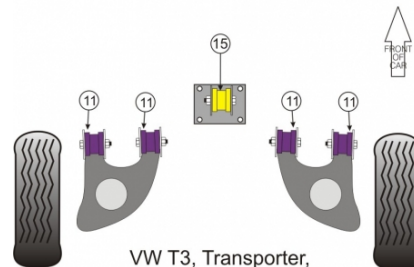

FRONT LOWER TCA INNER BUSH

Qty Per Car **2**

exc. VAT **£18.10**

Diagram Ref. **1**

inc. VAT **£21.72**

Part No. **PFF85-1001**

ANTI ROLL BAR MOUNT BUSH

Qty Per Car **2**