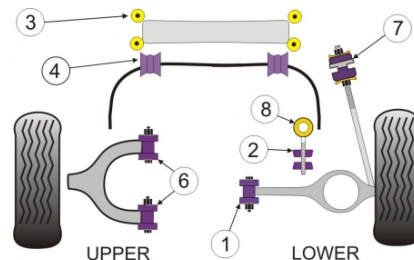

Notes

- PFF85-1005 (21mm & 23mm) is for earlier vehicles only (1980-1985)

In addition to the Road Series parts listed please check the Black Series website for other bushes suitable for this car that may be more suited to Track/Race use.

FRONT LOWER TCA INNER BUSH

Qty Per Car **2**

exc. VAT **£18.10**

Diagram Ref. **1**

inc. VAT **£21.72**

Part No. **PFF85-1001**

ANTI ROLL BAR MOUNT BUSH

Qty Per Car **2**