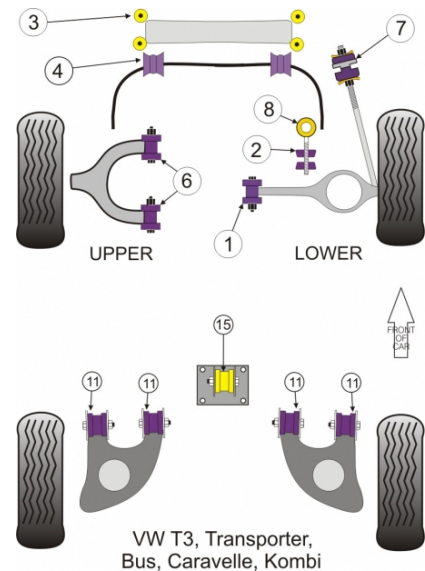

1.6, 1.9, 2.0 AUTOMATIC MODELS

PRICING INFORMATION

The prices shown on our website are per bush.

To get the total pack price you will need to multiple this price by the number of bushes per vehicle.

Bush Price x Qty Per Car = Pack Price

Notes

- PFF85-1005 (21mm & 23mm) is for earlier vehicles only (1980-1985)

In addition to the Road Series parts listed please check the Black Series website for other bushes suitable for this car that may be more suited to Track/Race use.

VW T3, Transporter, Bus, Caravelle, Kombi

FRONT LOWER TCA INNER BUSH

Qty Per Car **2**

exc. VAT **£18.10**

Diagram Ref. **1**

inc. VAT **£21.72**

Part No. **PFF85-1001**

ANTI ROLL BAR MOUNT BUSH

Qty Per Car **2**

exc. VAT **£14.45**

Diagram Ref. **2**

inc. VAT **£17.34**

Part No. **PFF85-1002**

FRONT STEERING RACK MOUNT BUSH

Qty Per Car **4**

exc. VAT **£8.26**

Diagram Ref. **3**

inc. VAT **£9.91**

Part No. **PFF85-1003**

FRONT ANTI ROLL BAR TO CHASSIS BUSH 21MM

Qty Per Car **2**

exc. VAT **£11.50**

Diagram Ref. **4**

inc. VAT **£13.80**

Part No. **PFF85-1004**

FRONT ANTI ROLL BAR TO CHASSIS BUSH 19MM

Qty Per Car **2**

exc. VAT **£11.50**

Diagram Ref. **4**

inc. VAT **£13.80**

Part No. **PFF85-1004-19**

FRONT ANTI ROLL BAR TO CHASSIS BUSH 21MM

Qty Per Car **2**

exc. VAT **£11.50**

Diagram Ref. **4**

inc. VAT **£13.80**

Part No. **PFF85-1005**

FRONT ANTI ROLL BAR TO CHASSIS BUSH 23MM

Qty Per Car **2**

exc. VAT **£11.50**

Diagram Ref. **4**

inc. VAT **£13.80**

Part No. **PFF85-1005-23**