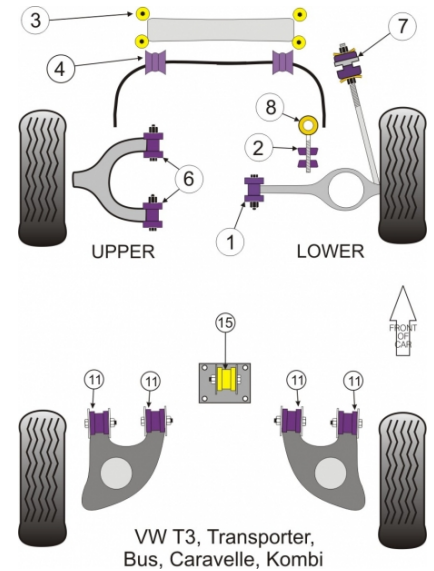

Notes

- PFF85-1005 (21mm & 23mm) is for earlier vehicles only (1980-1985)

In addition to the Road Series parts listed please check the Black Series website for other bushes suitable for this car that may be more suited to Track/Race use.

FRONT LOWER TCA INNER BUSH

Qty Per Car 2

exc. VAT **£18.10**

Diagram Ref. 1

inc. VAT **£21.72**

Part No. **PFF85-1001**

ANTI ROLL BAR MOUNT BUSH

Qty Per Car 2

FRONT ANTI ROLL BAR TO CHASSIS BUSH 19MM

Qty Per Car 2

exc. VAT **£11.50**

Diagram Ref. 4

inc. VAT **£13.80**

Part No. **PFF85-1004-19**

FRONT ANTI ROLL BAR TO CHASSIS BUSH 21MM

Qty Per Car 2

exc. VAT **£11.50**

Diagram Ref. 4

inc. VAT **£13.80**

Part No. **PFF85-1005**

FRONT ANTI ROLL BAR TO CHASSIS BUSH 23MM

Qty Per Car 2

exc. VAT **£11.50**

Diagram Ref. 4