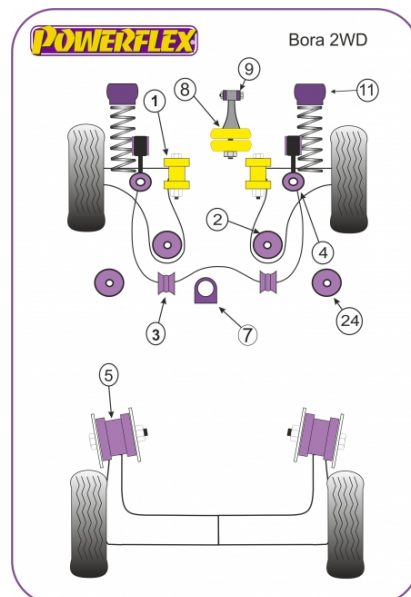

BORA 2WD (1997 - 2006)

PRICING INFORMATION

The prices shown on our website are per bush.

To get the total pack price you will need to multiple this price by the number of bushes per vehicle.

Bush Price x Qty Per Car = Pack Price

Notes:

- PFR85-610 fits models with a 69mm diameter bore rear beam.
For vehicles with 72.5mm bore please use PFR85-415.

In addition to the Road Series parts listed please check the Black Series website for other bushes suitable for this car that may be more suited to Track/Race use.

FRONT WISHBONE FRONT BUSH

Qty Per Car **2**

exc. VAT **£19.31**

Diagram Ref. **1**

inc. VAT **£23.17**

Part No. **PFF85-201**

FRONT WISHBONE REAR BUSH

Qty Per Car **2**

exc. VAT **£21.73**

Diagram Ref. **2**

inc. VAT **£26.08**

Part No. **PFF85-410**

FRONT WISHBONE REAR BUSH (MOTORSPORT USE)

Qty Per Car **2**

exc. VAT **£63.53**

Diagram Ref. **2**