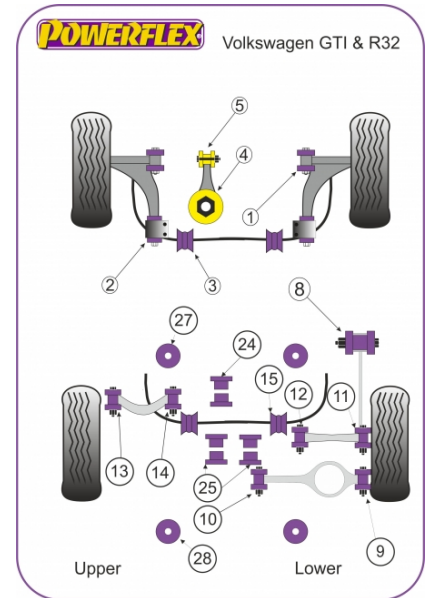

### Notes

- PFF85-501G is on-car camber adjustable offering +/-0.5° of adjustment, for a non adjustable bush use PFF85-501.
- PFF85-502G gives 1° of additional caster angle and anti lift properties, the bush is supplied pre fitted into the new bracket, for a bush without geometry adjustment use PFF85-502.
- PFF85-504 fits vehicles upto the middle of 2008, please check the picture of the 2 bushes in order to identify the insert you require.
- PFF85-704 fits vehicles from the middle of 2008 on, please check the picture of the 2 bushes in order to identify the insert you require.
- PFR85-524, PFR85-525, PFR85-527 & PFR85-528 fit 4 wheel drive models only.