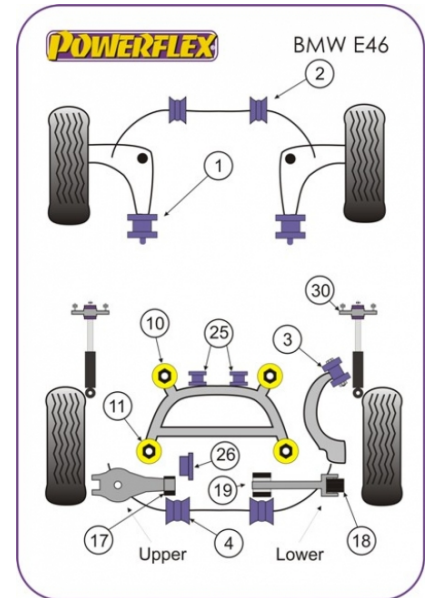

Notes:

- PFF5-4601 & PFF5-5601 fit brackets with a 66mm bore
- PFF5-4601-60 & PFF5-5601-60 fit brackets with a 60mm bore , usually found on earlier models.
- PFF5-5601G & PFF5-5601G-60 give an additional +0.5° Caster
- PFR5-4610 & 4611 are complete replacement bushes, for inserts use PFR5-4613 & 4614 (inserts fit into the voiding of the original bush)
- PFR5-4615G replaces the original arm and inner bush and allows on car adjustment of camber. For a replacement bush only to fit in the original arm, please use PFR5-4616.
- PFR5-5630-10 fits cars with standard or aftermarket rear shock absorber with a 10mm pin, PFR5-5630-12 fits cars with aftermarket rear shock absorbers with a 12mm pin. Neither fit Cabriolet models

Diagram Ref. **2**

Part No. **PFF5-4602-23**

exc. VAT **£18.43**

inc. VAT **£22.12**

FRONT ANTI ROLL BAR BUSH 23.5MM

Qty Per Car **2**

Diagram Ref. **2**

Part No. **PFF5-4602-23.5**