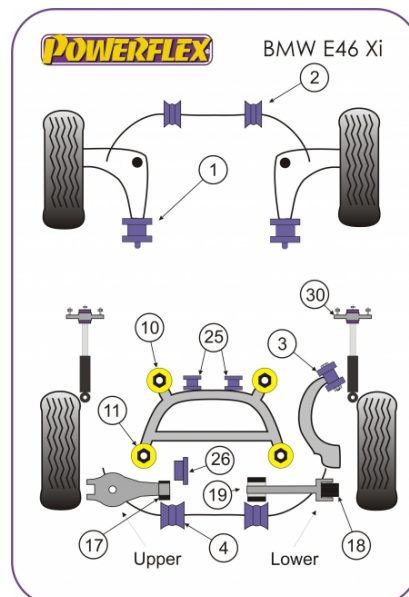

E46 3 SERIES XI/XD (4 WHEEL DRIVE)

PRICING INFORMATION

The prices shown on our website are per bush.

To get the total pack price you will need to multiple this price by the number of bushes per vehicle.

Bush Price x Qty Per Car = Pack Price

Notes

- PFR5-4610 & 4611 are complete replacement bushes, for inserts use PFR5-4613 & 4614 (inserts fit into the voiding of the original bush)
- PFR5-4615G replaces the original arm and inner bush and allows on car adjustment of camber. For a replacement bush only to fit in the original arm, please use PFR5-4616.
- PFR5-5630-10 fits cars with standard or aftermarket rear shock absorber with a 10mm pin, PFR5-5630-12 fits cars with aftermarket rear shock absorbers with a 12mm pin. Neither fit Cabriolet models

In addition to the Road Series parts listed please check the Black Series website for other bushes suitable for this car that may be more suited to Track/Race use.

FRONT WISHBONE REAR BUSH

Qty Per Car **2**

exc. VAT **£24.15**

Diagram Ref. **1**

inc. VAT **£28.98**

Part No. **PFF5-4601XI**

FRONT ANTI ROLL BAR BUSH 21.5MM

Qty Per Car **2**

exc. VAT **£18.43**

Diagram Ref. **2**

inc. VAT **£22.12**

Part No. **PFF5-4602-21**

FRONT ANTI ROLL BAR BUSH 23MM

Qty Per Car **2**

exc. VAT **£18.43**

Diagram Ref. **2**

inc. VAT **£22.12**

Part No. **PFF5-4602-23**

FRONT ANTI ROLL BAR BUSH 23.5MM

Qty Per Car **2**

exc. VAT **£18.43**

Diagram Ref. **2**

inc. VAT **£22.12**

Part No. **PFF5-4602-23.5**

FRONT ANTI ROLL BAR BUSH 24MM

Qty Per Car **2**

exc. VAT **£18.43**

Diagram Ref. **2**

inc. VAT **£22.12**

Part No. **PFF5-4602-24**