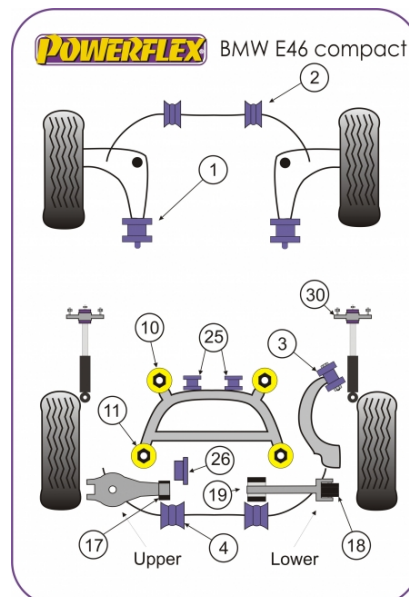

E46 3 SERIES COMPACT

PRICING INFORMATION

The prices shown on our website are per bush.

To get the total pack price you will need to multiple this price by the number of bushes per vehicle.

Bush Price x Qty Per Car = Pack Price

Notes:

- PFF5-4601 & PFF5-5601 fit brackets with a 66mm bore
- PFF5-4601-60 & PFF5-5601-60 fit brackets with a 60mm bore , usually found on earlier models.
- PFF5-5601G & PFF5-5601G-60 give an additional +0.5° Caster
- PFR5-4610 & 4611 are complete replacement bushes, for inserts use PFR5-4613 & 4614 (inserts fit into the voiding of the original bush)
- PFR5-4615G replaces the original arm and inner bush and allows on car adjustment of camber. For a replacement bush only to fit in the original arm, please use PFR5-4616.
- PFR5-5630-10 fits cars with standard or aftermarket rear shock absorber with a 10mm pin, PFR5-5630-12 fits cars with aftermarket rear shock absorbers with a 12mm pin. Neither fit Cabriolet models

In addition to the Road Series parts listed please check the Black Series website for other bushes suitable for this car that may be more suited to Track/Race use.

POWERFLEX HANDLING PACK

Qty Per Car **1**

exc. VAT **£232.95**

Diagram Ref.

inc. VAT **£279.54**

Part No. **PFF5K-1003**

FRONT WISHBONE REAR BUSH

Qty Per Car **2**

exc. VAT **£24.15**

Diagram Ref. **1**

inc. VAT **£28.98**

Part No. **PFF5-4601**

FRONT WISHBONE REAR BUSH

Qty Per Car **2**

exc. VAT **£24.15**

Diagram Ref. **1**

inc. VAT **£28.98**

Part No. **PFF5-4601-60**

FRONT WISHBONE REAR BUSH, ALUMINIUM OUTER

Qty Per Car **2**

exc. VAT **£58.31**

Diagram Ref. **1**

inc. VAT **£69.97**

Part No. **PFF5-5601-60**