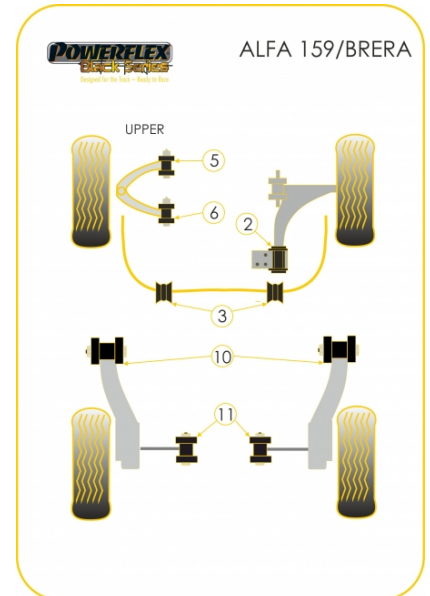

Notes

- PFF1-502-46 Fits early models up to around 2007 with a 46mm wide bracket.
- PFF1-502 Fits later model from around 2007 on with 54mm wide bracket.

In addition to the Black Series parts listed please check the Road Series website for other bushes suitable for this car such as engine or transmission mountings.

FRONT LOWER ARM REAR BUSH 46MM

Qty Per Car **2**

Diagram Ref. **2**

Part No. **PFF1-502-46BLK**

exc. VAT **£33.50**

inc. VAT **£40.20**

FRONT LOWER ARM REAR BUSH

Qty Per Car **2**

Diagram Ref. **2**

Part No. **PFF1-502BLK**

exc. VAT **£33.50**

inc. VAT **£40.20**

FRONT ANTI ROLL BAR BUSH 22MM

Qty Per Car **2**

Diagram Ref. **3**

Part No. **PFF1-503-22BLK**

Diagram Ref. **6**

Part No. **PFF1-506BLK**

exc. VAT **£26.35**

inc. VAT **£31.62**

FRONT UPPER ARM REAR BUSH, ADJUSTABLE

Qty Per Car **2**

Diagram Ref. **6**

Part No. **PFF1-506GBLK**