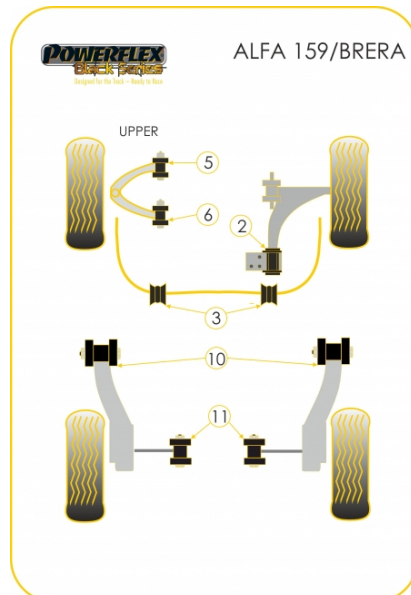

#### Notes

- PFF1-502-46 Fits early models up to around 2007 with a 46mm wide bracket.
- PFF1-502 Fits later model from around 2007 on with 54mm wide bracket.

*In addition to the Black Series parts listed please check the Road Series website for other bushes suitable for this car such as engine or transmission mountings.*

### FRONT LOWER ARM REAR BUSH 46MM

Qty Per Car **2**

Diagram Ref. **2**

Part No. **PFF1-502-46BLK**

exc. VAT **£33.50**

inc. VAT **£40.20**

### FRONT ANTI ROLL BAR BUSH 22MM

Qty Per Car **2**

Diagram Ref. **3**

Part No. **PFF1-503-22BLK**

exc. VAT **£19.75**

inc. VAT **£23.70**

### FRONT UPPER ARM REAR BUSH, ADJUSTABLE

Qty Per Car **2**

Diagram Ref. **6**

Part No. **PFF1-506GBLK**

exc. VAT **£40.95**

inc. VAT **£49.14**