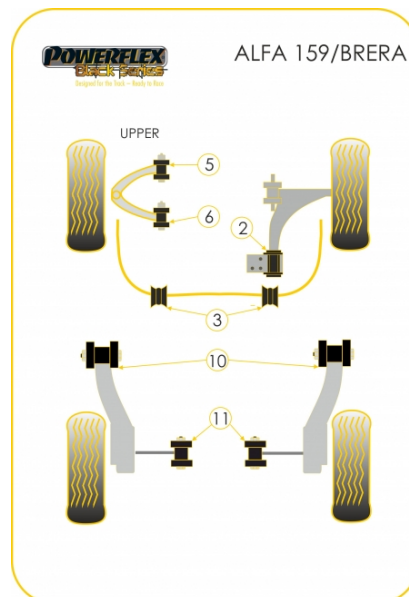

Notes

- PFF1-502-46 Fits early models up to around 2007 with a 46mm wide bracket.
- PFF1-502 Fits later model from around 2007 on with 54mm wide bracket.

In addition to the Black Series parts listed please check the Road Series website for other bushes suitable for this car such as engine or transmission mountings.

FRONT LOWER ARM REAR BUSH 46MM

Qty Per Car **2**

Diagram Ref. **2**

Part No. **PFF1-502-46BLK**

exc. VAT **£33.50**

inc. VAT **£40.20**

FRONT LOWER ARM REAR BUSH

Qty Per Car **2**

Diagram Ref. **2**

Part No. **PFF1-502BLK**

exc. VAT **£33.50**

inc. VAT **£40.20**

FRONT ANTI ROLL BAR BUSH 22MM

Qty Per Car **2**

Diagram Ref. **3**

Part No. **PFF1-503-22BLK**

Diagram Ref. **6**

Part No. **PFF1-506BLK**

exc. VAT **£26.35**

inc. VAT **£31.62**

FRONT UPPER ARM REAR BUSH, ADJUSTABLE

Qty Per Car **2**

Diagram Ref. **6**

Part No. **PFF1-506GBLK**