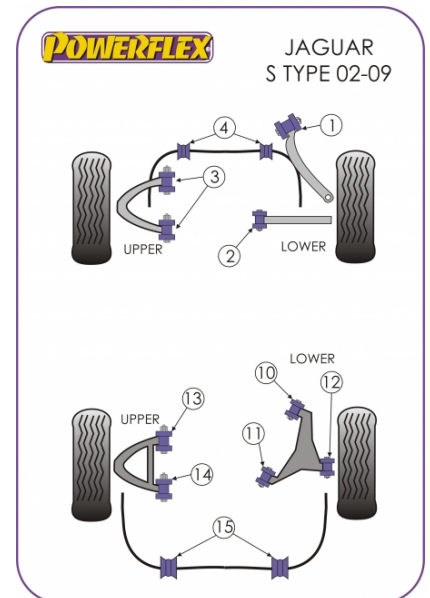

Notes:

- The rear lower arm outer bush (position 12) can use either PFR27-612 which is 58mm long or PFR27-611 which is 54mm long, please measure the original bush to order the correct bush

In addition to the Road Series parts listed please check the Black Series website for other bushes suitable for this car that may be more suited to Track/Race use.

FRONT LOWER ARM FRONT BUSH

Qty Per Car **2**

exc. VAT **£27.95**

Diagram Ref. **1**

inc. VAT **£33.54**

Part No. **PFF27-701**

FRONT LOWER TRACK CONTROL ARM INNER BUSH

Qty Per Car **2**

exc. VAT **£26.95**

Diagram Ref. **2**

inc. VAT **£32.34**

Part No. **PFF27-702**

FRONT UPPER ARM BUSH

Qty Per Car **4**

exc. VAT **£20.95**

Diagram Ref. **3**

Diagram Ref. **14**

Part No. **PFR27-613**

exc. VAT **£19.95**

inc. VAT **£23.94**

REAR ANTI ROLL BAR BUSH 17.5MM

Qty Per Car **2**

Diagram Ref. **15**

Part No. **PFR27-615-17.5**