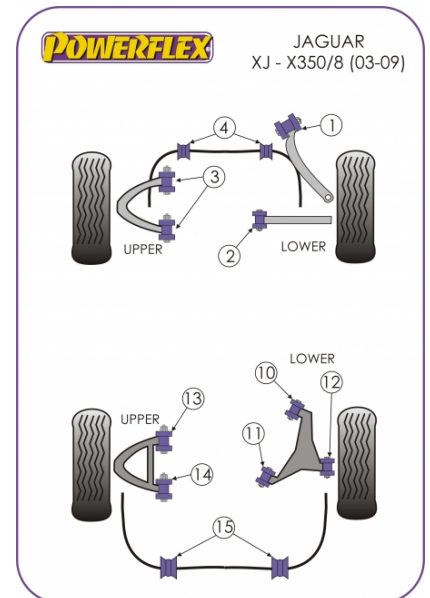

Notes:

- The rear lower arm outer bush (position 12) can use either PFR27-612 which is 58mm long or PFR27-611 which is 54mm long, please measure the original bush to order the correct bush

In addition to the Road Series parts listed please check the Black Series website for other bushes suitable for this car that may be more suited to Track/Race use.

FRONT LOWER ARM FRONT BUSH

Qty Per Car **2**

exc. VAT **£27.95**

Diagram Ref. **1**

inc. VAT **£33.54**

Part No. **PFF27-701**

FRONT LOWER TRACK CONTROL ARM INNER BUSH

Qty Per Car **2**

inc. VAT **£25.14**

Part No. **PFF27-603**

FRONT ANTI ROLL BAR BUSH 31.5MM

Qty Per Car **2**

exc. VAT **£17.95**

Diagram Ref. **4**

inc. VAT **£21.54**

Part No. **PFF27-604-31.5**

Diagram Ref. **14**

Part No. **PFR27-613**

exc. VAT **£19.95**

inc. VAT **£23.94**

REAR ANTI ROLL BAR BUSH 17.5MM

Qty Per Car **2**

Diagram Ref. **15**

Part No. **PFR27-615-17.5**