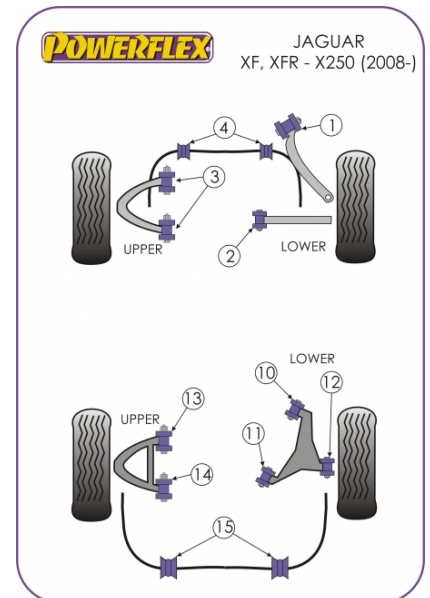

Notes:

- The rear lower arm outer bush (position 12) can use either PFR27-612 which is 58mm long or PFR27-611 which is 54mm long, please measure the original bush to order the correct bush

In addition to the Road Series parts listed please check the Black Series website for other bushes suitable for this car that may be more suited to Track/Race use.

FRONT LOWER ARM FRONT BUSH

Qty Per Car **2**

exc. VAT **£27.95**

Diagram Ref. **1**

inc. VAT **£33.54**

Part No. **PFF27-701**

FRONT LOWER TRACK CONTROL ARM INNER BUSH

Qty Per Car **2**

exc. VAT **£26.95**

Diagram Ref. **2**

inc. VAT **£32.34**

Part No. **PFF27-702**

FRONT UPPER ARM BUSH

Qty Per Car **4**

exc. VAT **£20.95**

Diagram Ref. **3**

Diagram Ref. **14**

Part No. **PFR27-613**

exc. VAT **£19.95**

inc. VAT **£23.94**

REAR ANTI ROLL BAR BUSH 17.5MM

Qty Per Car **2**

Diagram Ref. **15**

Part No. **PFR27-615-17.5**