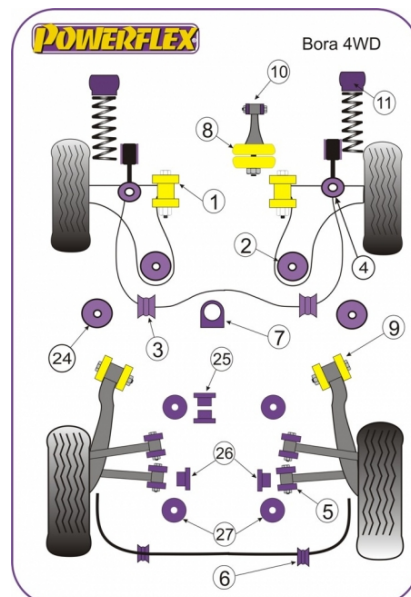

Notes

1. PFR3-510G offers on-car Camber adjustment, for non adjustable bush use PFR3-510

In addition to the Road Series parts listed please check the Black Series website for other bushes suitable for this car that may be more suited to Track/Race use.

FRONT WISHBONE FRONT BUSH, CAST ARM, 45MM OD

Qty Per Car **2**

exc. VAT **£20.33**

Diagram Ref. **1**

inc. VAT **£24.40**

Part No. **PFF3-501**

FRONT WISHBONE REAR BUSH R32

Qty Per Car **2**

exc. VAT **£21.73**

Diagram Ref. **2**

inc. VAT **£26.08**

Part No. **PFF3-610**

FRONT WISHBONE REAR BUSH

Qty Per Car **2**

exc. VAT **£21.73**

Diagram Ref. **2**

Diagram Ref. 5

Part No. **PFR3-510**

exc. VAT **£20.14**

inc. VAT **£24.17**

REAR ARM INNER BUSH CAMBER ADJUSTABLE

Qty Per Car 4

Diagram Ref. 5

Part No. **PFR3-510G**