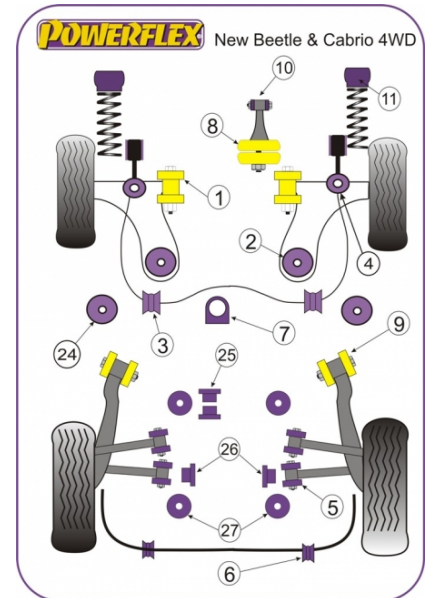

NEW BEETLE & CABRIO 4MOTION (1998-2011)

PRICING INFORMATION

The prices shown on our website are per bush.

To get the total pack price you will need to multiple this price by the number of bushes per vehicle.

Bush Price x Qty Per Car = Pack Price

Notes

- On the front wishbones the later cars have a larger 45mm bush, in this case please use PFF3-501.
- For earlier cars with a 30mm bush please use PFF85-201.
- PFF85-414 Is for Race use and is a rose joint type bush
- PFR3-510G offers on-car Camber adjustment, for non adjustable bush use PFR3-510

In addition to the Road Series parts listed please check the Black Series website for other bushes suitable for this car that may be more suited to Track/Race use.

FRONT WISHBONE FRONT BUSH

Qty Per Car **2**

exc. VAT **£19.31**

Diagram Ref. **1**

inc. VAT **£23.17**

Part No. **PFF85-201**

FRONT WISHBONE REAR BUSH

Qty Per Car **2**

exc. VAT **£21.73**

Diagram Ref. **2**

inc. VAT **£26.08**

Part No. **PFF85-410**

FRONT WISHBONE REAR BUSH (RACE USE)

Qty Per Car **2**

exc. VAT **£63.53**

Diagram Ref. **2**

inc. VAT **£76.24**

Part No. **PFF85-414**

FRONT ANTI ROLL BAR MOUNT 21MM

Qty Per Car **2**

exc. VAT **£14.96**

Diagram Ref. **3**

inc. VAT **£17.95**

Part No. **PFF85-411-21**

FRONT ANTI ROLL BAR MOUNT 23MM

Qty Per Car **2**

exc. VAT **£14.96**

Diagram Ref. **3**

inc. VAT **£17.95**

Part No. **PFF85-411-23**

FRONT ANTI ROLL BAR LINK BUSH KIT

Qty Per Car **2**

exc. VAT **£18.60**

Diagram Ref. **4**

inc. VAT **£22.32**

Part No. **PFF85-412**