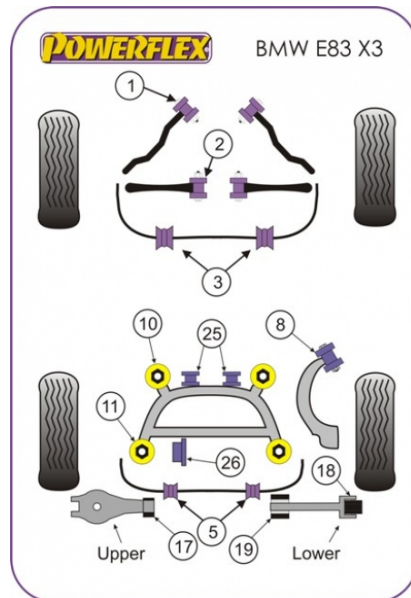

E83 X3 (2003-2010)

PRICING INFORMATION

The prices shown on our website are per bush.

To get the total pack price you will need to multiple this price by the number of bushes per vehicle.

Bush Price x Qty Per Car = Pack Price

Notes

- PFR5-4610 & 4611 are complete replacement bushes, for inserts use PFR5-4613 & 4614 (inserts fit into the voiding of the original bush)
- PFR5-4615G replaces the original arm and inner bush and allows on car adjustment of camber. For a replacement bush only to fit in the original arm, please use PFR5-4616.

In addition to the Road Series parts listed please check the Black Series website for other bushes suitable for this car that may be more suited to Track/Race use.

FRONT LOWER RADIUS ARM TO CHASSIS BUSH

Qty Per Car **2**

exc. VAT **£32.95**

Diagram Ref. **1**

inc. VAT **£39.54**

Part No. **PFF5-901**

FRONT CONTROL ARM TO CHASSIS BUSH

Qty Per Car **2**

exc. VAT **£23.95**

Diagram Ref. **2**

inc. VAT **£28.74**

Part No. **PFF5-1502**

FRONT ANTI ROLL BAR MOUNTING BUSH 22.5MM

Qty Per Car **2**

exc. VAT **£18.45**

Diagram Ref. **3**

inc. VAT **£22.14**

Part No. **PFF5-1503-22.5**

FRONT ANTI ROLL BAR MOUNTING BUSH 23.5MM

Qty Per Car **2**

exc. VAT **£18.45**

Diagram Ref. **3**

inc. VAT **£22.14**

Part No. **PFF5-1503-23.5**

REAR ANTI ROLL BAR MOUNTING BUSH 17.5MM

Qty Per Car **2**

exc. VAT **£18.43**

Diagram Ref. **5**

inc. VAT **£22.12**

Part No. **PFR5-4609-17.5**

REAR ANTI ROLL BAR MOUNTING BUSH 18.5MM

Qty Per Car **2**

exc. VAT **£18.43**

Diagram Ref. **5**

inc. VAT **£22.12**

Part No. **PFR5-4609-18.5**

REAR TRAILING ARM FRONT BUSH

Qty Per Car **2**

exc. VAT **£25.95**

Diagram Ref. **8**

inc. VAT **£31.14**

Part No. **PFR5-3608**