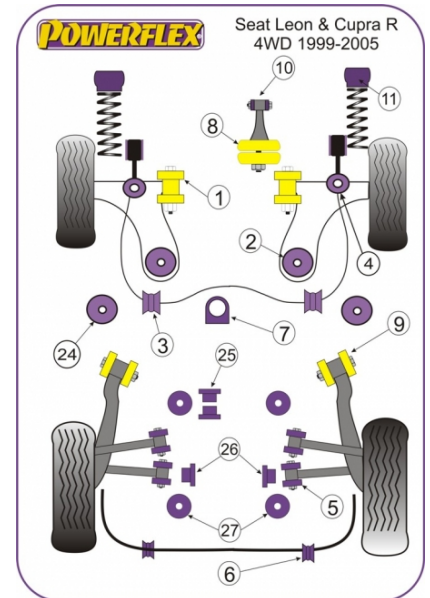

A Powerflex Handling Pack is now available for this vehicle. Please click [here](#) for more information