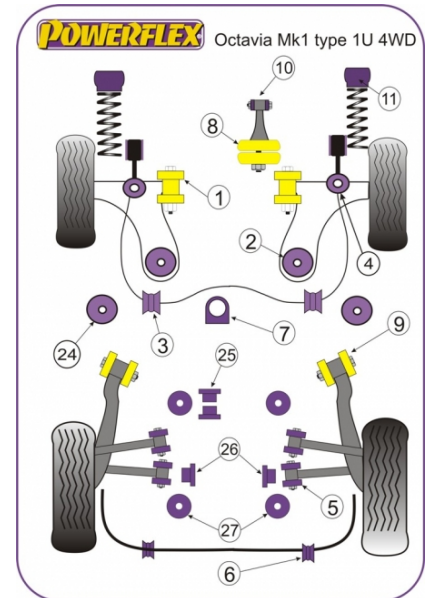

Notes

- PFF85-414 is a Rose Jointed Bush For Motorsport Use
- PFR3-510G offers on-car Camber adjustment, for non adjustable bush use PFR3-510

In addition to the Road Series parts listed please check the Black Series website for other bushes suitable for this car that may be more suited to Track/Race use.

exc. VAT **£21.73**

Diagram Ref. **2**

inc. VAT **£26.08**

Part No. **PFF85-410**

FRONT WISHBONE REAR BUSH (RACE USE) FITS ALL MODELS

Qty Per Car **2**

exc. VAT **£63.53**

Diagram Ref. **2**

inc. VAT **£22.32**

Part No. **PFF85-412**

REAR ARM INNER BUSH

Qty Per Car **4**

exc. VAT **£20.14**

Diagram Ref. **5**

inc. VAT **£24.17**

Part No. **PFR3-510**

REAR ARM INNER BUSH CAMBER ADJUSTABLE

Qty Per Car **4**

exc. VAT **£37.95**

Diagram Ref. **5**

inc. VAT **£45.54**

Part No. **PFR3-510G**

REAR ANTI ROLL BAR MOUNTING 13MM

Qty Per Car **2**