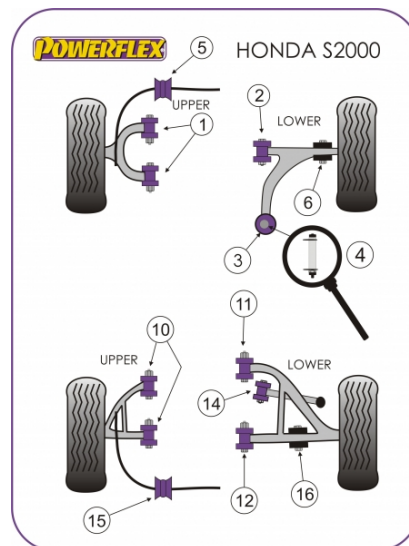

Notes

- PFF25-203G is a replacement caster adjustment kit which will fit standard Honda bush and PFF25-203.
- Honda changed the rear upper wishbones in 2004, cars up to 2004 use PFR25-210 cars after seem to use either PFR25-209 or PFR25-210. Please measure the original bush to ensure the correct part number is ordered
- PFR25-209 fits arms with a hole diameter of 42mm and length of 57mm
- PFR25-210 fits arms with a hole diameter of 35mm and length of 47mm

In addition to the Road Series parts listed please check the Black Series website for other bushes suitable for this car that may be more suited to Track/Race use.

	FRONT UPPER WISHBONE BUSH	Qty Per Car 4 exc. VAT £17.27	Diagram Ref. 1 inc. VAT £20.72	Part No. PFF25-201
	FRONT LOWER WISHBONE INNER BUSH	Qty Per Car 2 exc. VAT £19.58	Diagram Ref. 2 inc. VAT £23.50	Part No. PFF25-202
	FRONT ARM REAR (COMPLIANCE) BUSH	Qty Per Car 2 exc. VAT £60.85	Diagram Ref. 3 inc. VAT £73.02	Part No. PFF25-203
	STAINLESS STEEL CASTER ADJUSTMENT KIT	Qty Per Car 2 exc. VAT £68.50	Diagram Ref. 4 inc. VAT £82.20	Part No. PFF25-203G
	FRONT ANTI ROLL BAR BUSH 26.5MM	Qty Per Car 2 exc. VAT £14.96	Diagram Ref. 5 inc. VAT £17.95	Part No. PFF25-205
	FRONT ANTI ROLL BAR BUSH 28.2MM	Qty Per Car 2 exc. VAT £14.96	Diagram Ref. 5 inc. VAT £17.95	Part No. PFF25-205-28.2

exc. VAT **£18.43**

Diagram Ref. **14**

inc. VAT **£22.12**

Part No. **PFR25-214**

REAR ANTI ROLL BAR BUSH 25.4MM

Qty Per Car **2**

exc. VAT **£14.96**

Diagram Ref. **15**

inc. VAT **£17.95**

Part No. **PFR25-215**

REAR ANTI ROLL BAR BUSH 27.2MM

Qty Per Car **2**

exc. VAT **£14.96**

Diagram Ref. **15**

inc. VAT **£17.95**

Part No. **PFR25-215-27.2**