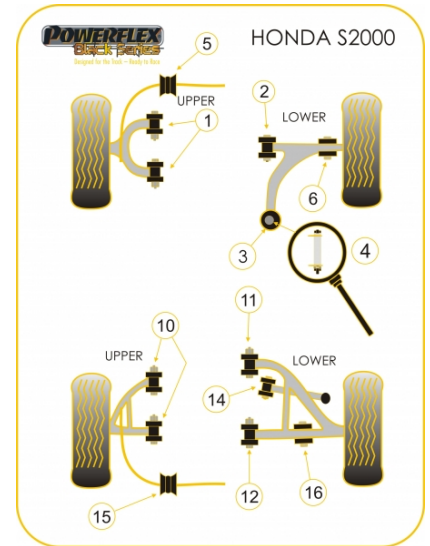

S2000 (1999-2009)

PRICING INFORMATION

The prices shown on our website are per bush.

To get the total pack price you will need to multiple this price by the number of bushes per vehicle.

Bush Price x Qty Per Car = Pack Price

Notes

- PFF25-203G is a replacement caster adjustment kit which will fit standard Honda bush and PFF25-203.
- Honda changed the rear upper wishbones in 2004, cars up to 2004 use PFR25-210 cars after seem to use either PFR25-209 or PFR25-210. Please measure the original bush to ensure the correct part number is ordered
- PFR25-209 fits arms with a hole diameter of 42mm and length of 57mm
- PFR25-210 fits arms with a hole diameter of 35mm and length of 47mm

In addition to the Black Series parts listed please check the Road Series website for other bushes suitable for this car such as engine or transmission mountings.

FRONT UPPER WISHBONE BUSH

Qty Per Car **4**

exc. VAT **£19.00**

Diagram Ref. **1**

inc. VAT **£22.80**

Part No. **PFF25-201BLK**

FRONT LOWER WISHBONE INNER BUSH

Qty Per Car **2**

exc. VAT **£21.54**

Diagram Ref. **2**

inc. VAT **£25.85**

Part No. **PFF25-202BLK**

FRONT ARM REAR (COMPLIANCE) BUSH

Qty Per Car **2**

exc. VAT **£60.85**

Diagram Ref. **3**

inc. VAT **£73.02**

Part No. **PFF25-203BLK**

STAINLESS STEEL CASTER ADJUSTMENT KIT

Qty Per Car **2**

exc. VAT **£68.50**

Diagram Ref. **4**

inc. VAT **£82.20**

Part No. **PFF25-203GBLK**

FRONT ANTI ROLL BAR BUSH 28.2MM

Qty Per Car **2**

exc. VAT **£16.46**

Diagram Ref. **5**

inc. VAT **£19.75**

Part No. **PFF25-205-28.2BLK**

FRONT ANTI ROLL BAR BUSH 26.5MM

Qty Per Car **2**

exc. VAT **£16.46**

Diagram Ref. **5**

inc. VAT **£19.75**

Part No. **PFF25-205BLK**