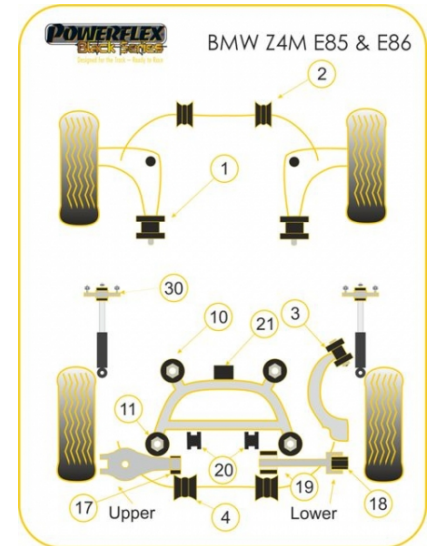

#### Notes

1. The Z4M uses PFF5-5601G to achieve the standard caster, other front arm bushes will reduce the caster.
2. PFR5-4610 & 4611 are complete replacement bushes, for inserts use PFR5-4612 & 4613 (inserts fit into the voiding of the original bush)

#### REAR ROLL BAR MOUNTING BUSH 21.5MM

Qty Per Car **2**

Diagram Ref. **4**

Part No. **PFR5-4609-21.5BLK**

exc. VAT **£20.27**

inc. VAT **£24.32**

#### REAR ROLL BAR MOUNTING BUSH 22.5MM

Qty Per Car **2**

Diagram Ref. **4**

Part No. **PFR5-4609-22.5BLK**

exc. VAT **£20.27**

inc. VAT **£24.32**

#### REAR ROLL BAR MOUNTING BUSH

Qty Per Car **2**

Diagram Ref. **4**

Part No. **PFR5-504-18BLK**

exc. VAT **£16.46**

inc. VAT **£19.75**