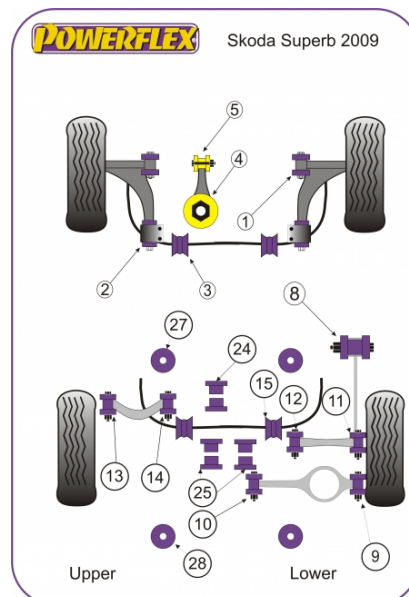

Notes

- PFF85-501G is on-car camber adjustable offering +/-0.5° of adjustment, for a non adjustable bush use PFF85-501.
- PFF85-502G gives 1° of additional caster angle and anti lift properties, the bush is supplied pre fitted into the new bracket, for a bush without geometry adjustment use PFF85-502.
- PFF85-504 fits vehicles upto the middle of 2008, please check the picture of the 2 bushes in order to identify the insert you require.
- PFF85-704 fits vehicles from the middle of 2008 on, please check the picture of the 2 bushes in order to identify the insert you require.
- PFR85-524, PFR85-525, PFR85-527 & PFR85-528 fit 4 wheel drive models only.

Diagram Ref. **15**

Part No. **PFR85-515-20.5**

exc. VAT **£16.12**

inc. VAT **£19.34**

REAR ANTI ROLL BAR BUSH 20.7MM

Qty Per Car **2**

Diagram Ref. **15**

Part No. **PFR85-515-20.7**