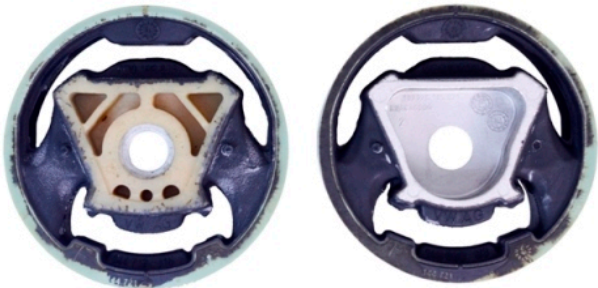

GOLF MK7 5G 2WD REAR BEAM

PRICING INFORMATION

The prices shown on our website are per bush.

To get the total pack price you will need to multiple this price by the number of bushes per vehicle.

Bush Price x Qty Per Car = Pack Price

- PFF85-830 is an insert for OEM part number 5Q0198 037 A.
- PFF85-831 is a complete bush for OEM part number 5Q0198 037 A.
- PFF85-832 is an insert for OEM part number 5Q0198 037 B.
- PFF85-833 is a complete bush for OEM part number 5Q0198 037 B.

Use PFF85-830 & PFF85-831 For OEM part number 5Q0198 037 A

Use PFF85-832 & PFF85-833 For OEM part number 5Q0198 037 B

In addition to the Road Series parts listed please check the Black Series website for other bushes suitable for this car that may be more suited to Track/Race use.