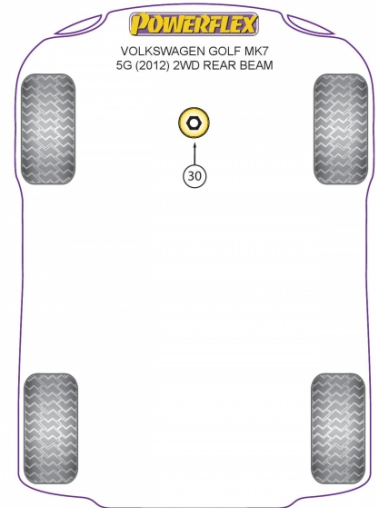

GOLF MK7 5G 2WD REAR BEAM

PRICING INFORMATION

The prices shown on our website are per bush.

To get the total pack price you will need to multiple this price by the number of bushes per vehicle.

Bush Price x Qty Per Car = Pack Price

- PFF85-830 is an insert for OEM part number 5Q0198 037 A.
- PFF85-831 is a complete bush for OEM part number 5Q0198 037 A.
- PFF85-832 is an insert for OEM part number 5Q0198 037 B.
- PFF85-833 is a complete bush for OEM part number 5Q0198 037 B.

Use PFF85-830 & PFF85-831 For OEM part number 5Q0198 037 A

Use PFF85-832 & PFF85-833 For OEM part number 5Q0198 037 B

In addition to the Road Series parts listed please check the Black Series website for other bushes suitable for this car that may be more suited to Track/Race use.